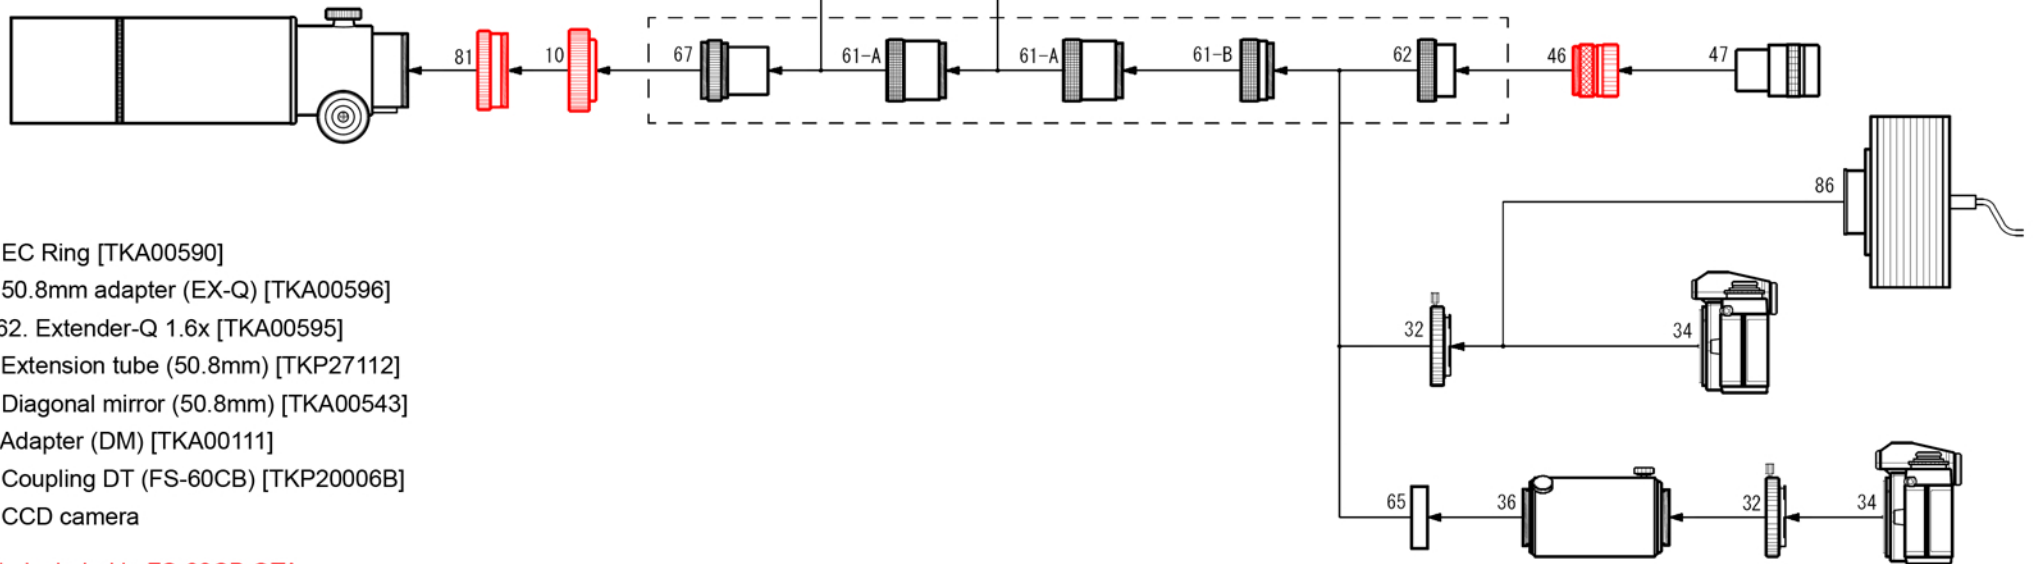

FS-60CB system-chart

Extender-Q 1.6x

- 10. Visual adapter [TKP20005]
- 32. T-mount
- 34. 35mm SLR/DSLR camera
- 36. TCA-4 photo adapter [TKA00210]
- 46. Eyepiece holder 31.75mm [TKP00101]
- 47. Eyepiece (31.75mm)
- 48. Eyepiece (50.8mm)
- 49. Prism diagonal 31.75mm [TKA00541]
- 61-A. Vari-tube (L) [TKA00586]
- 61-B. Vari-tube (S) [TKA00587]
- 62. Adapter (EX-Q) [TKA00588]

- 65. EC Ring [TKA00590]
- 66. 50.8mm adapter (EX-Q) [TKA00596]
- 67-62. Extender-Q 1.6x [TKA00595]
- 71. Extension tube (50.8mm) [TKP27112]
- 74. Diagonal mirror (50.8mm) [TKA00543]
- 75. Adapter (DM) [TKA00111]
- 81. Coupling DT (FS-60CB) [TKP20006B]
- 86. CCD camera